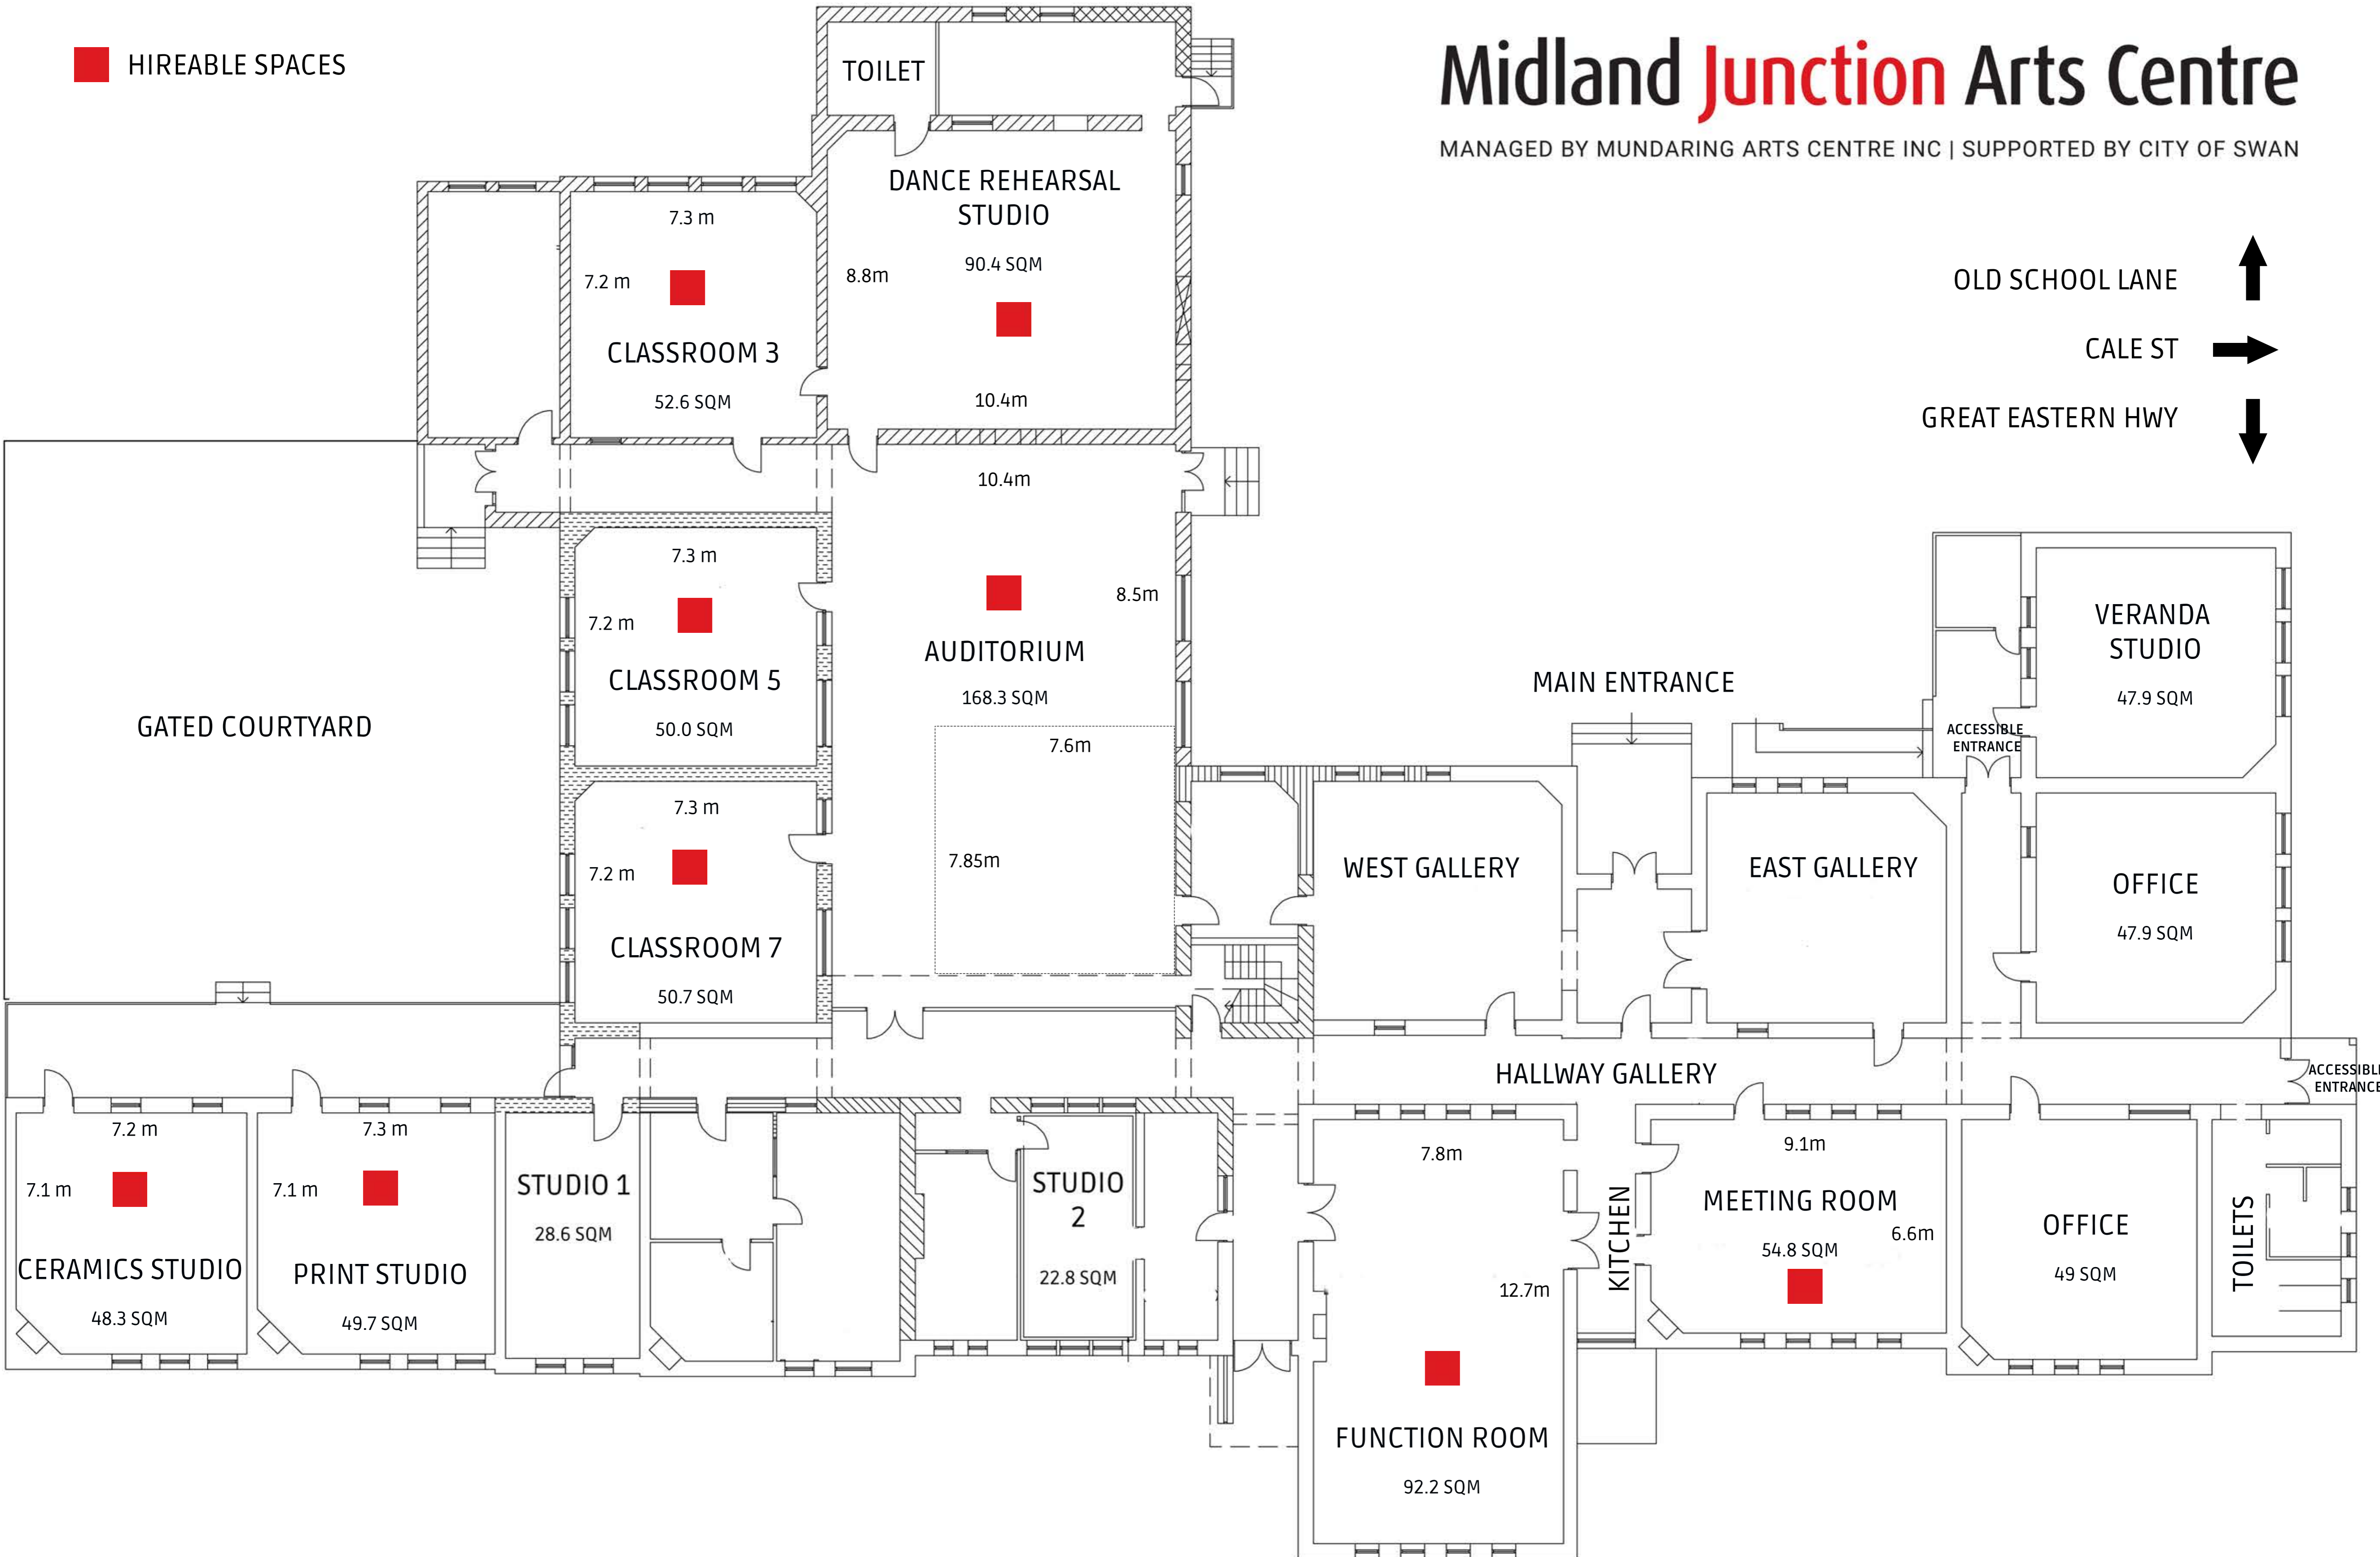

 HIREABLE SPACES

Midland Junction Arts Centre

MANAGED BY MUNDARING ARTS CENTRE INC | SUPPORTED BY CITY OF SWAN

276 GREAT EASTERN HWY, MIDLAND WA 6056

MIDLANDJUNCTIONARTSCENTRE.COM.AU